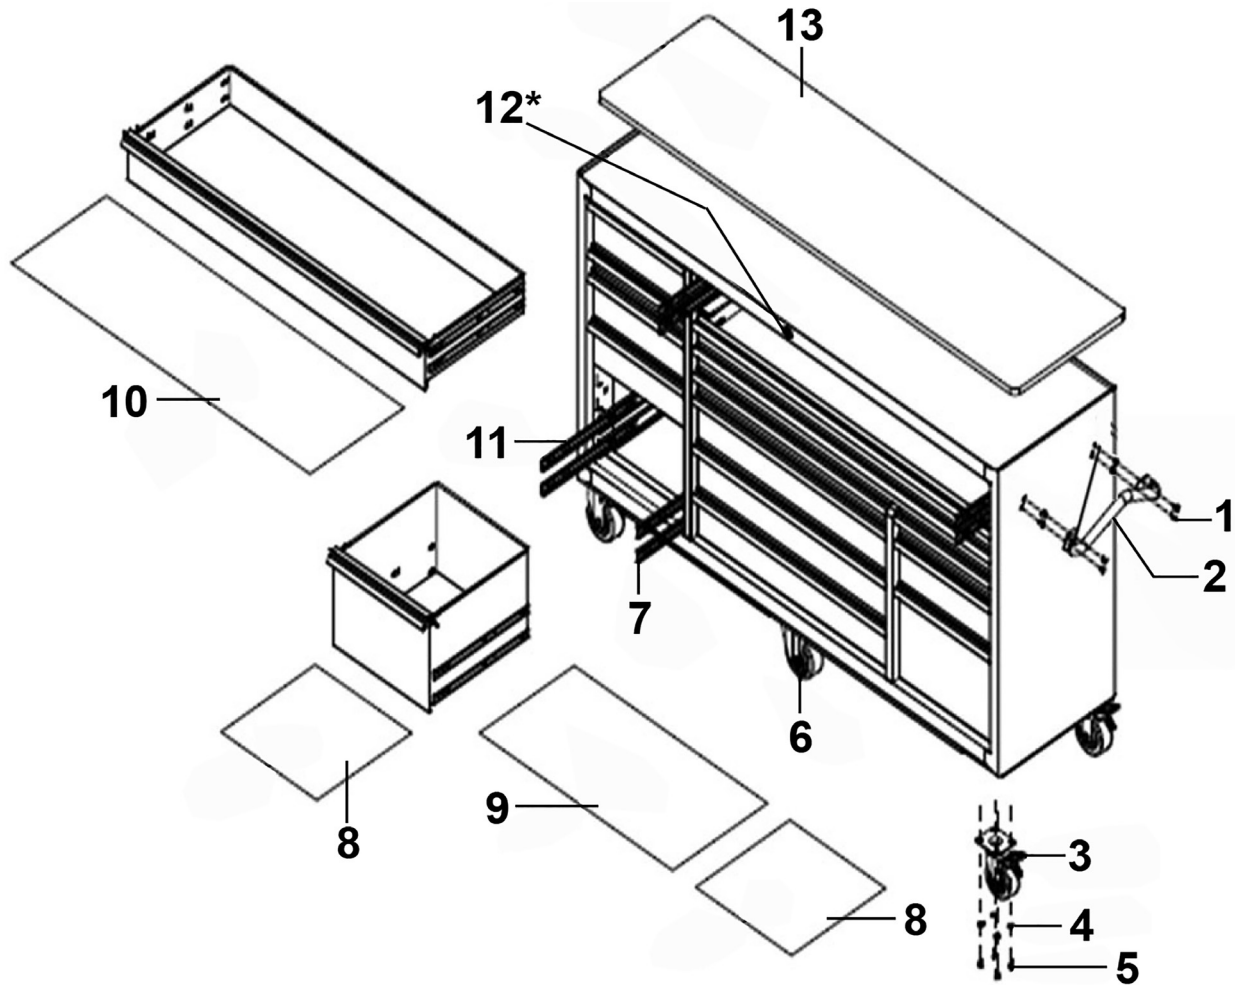

Parts Information:
Premier™ Heavy-Duty Extra-Wide Rollcab
15 Drawer 1845mm - Black
Model No: PTB183015

Item	Part No.	Description
1	SS612.S	Hex Head Set Screw M6 x 12mm Zinc
2	PTB-306061	Cabinet Handle
3	PTB-302189	Wheel, Swivel Castor, Heavy-Duty, Black PU, 4-Bolt Fixing (c/w Brake)(Ø125 x 50 x Ø12mm Bore x 180mm)
4	PTB-324002	Washer
5	SS825.S	Hex Head Set Screw M8 x 25 Zinc
6	PTB-302190	Wheel, Fixed Castor, Heavy-Duty, Black PU, 4-Bolt Fixing (Ø125 x 50 x Ø12mm Bore x 180mm)
7	PTB-300169	Bearing Slide, Right
8	PTB-550094	Drawer Liner 435 x 395mm
9	PTB-550095	Drawer Liner 815 x 435mm
10	PTB-551258	Drawer Liner 1280 x 435mm
11	PTB-300168	Bearing Slide, Left
12*	PTB-304007	Lock and Key (Number 1201) - See Below for Other Options

Item	Part No.	Description
13	PTB-570412	Top Panel
--	PTB-310157	Sealey Zinc Badge (Not Shown)
--	PTB-310158	Premier Zinc Badge (Not Shown)
		Part No. 12 - Other Options Available
*	PTB-304007A	Lock and Key (Number 1202)
*	PTB-304007B	Lock and Key (Number 1203)
*	PTB-304007C	Lock and Key (Number 1204)
*	PTB-304007-K1201	Spare Key (Key Number: 1201)
*	PTB-304007-K1202	Spare Key (Key Number: 1202)
*	PTB-304007-K1203	Spare Key (Key Number: 1203)
*	PTB-304007-K1204	Spare Key (Key Number: 1204)